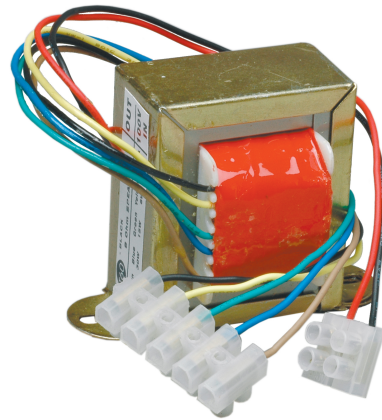

VINCI4-W

4" two-way hi-fi loudspeaker, white'

VINCI4 is a low impedance 4" bass reflex speaker and is the newest product of the Apart VINCI Series. By keeping the design as simple as possible, we managed to create a true high-end speaker with the highest value for money.

The loudspeaker has a 4" coated paper cone woofer and a ¾" silk dome tweeter. VINCI4 is compact, audiophile, neutral but also captivating... with great dynamics and stable stereo imaging.

Although this speaker is smaller than the VINCI5, they both sound similar.

TECHNICAL SPECIFICATIONS

height in mm	210	width in mm	136
depth in mm	164	loudspeaker system	2-way
woofer size in inch	4	woofer cone material	paper
tweeter size in inch	0,75	mounting system	accessory
colour	black / white	impedance in ohms	6
low impedance power in watts	120	SPL 1W/1m in dB	84
max SPL 1m in dB	104	frequency response in Hz	70 - 25K
main construction material	mdf wood	grille main material	cloth
IP rating	20	applicable low impedance	Yes
applicable in 100V	No		

MORE PICTURES

ACCESSORIES

VINCI5BRA-W

Bracket for VINCI4-W & VINCI5-W

T60

8 ohms / 100 volt transformer, 60 watts

T20

8 ohms / 100 volt transformer, 20 watts