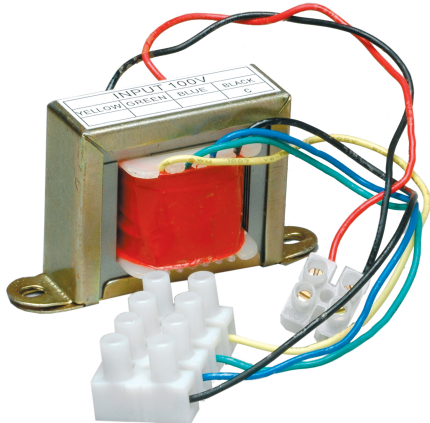

VINCI4-W

4" two-way hi-fi loudspeaker, white'

VINCI4 is a low impedance 4" bass reflex speaker and is the newest product of the Apart VINCI Series. By keeping the design as simple as possible, we managed to create a true high-end speaker with the highest value for money.

The loudspeaker has a 4" coated paper cone woofer and a ¾" silk dome tweeter. VINCI4 is compact, audiophile, neutral but also captivating... with great dynamics and stable stereo imaging.

Although this speaker is smaller than the VINCI5, they both sound similar.

MORE PICTURES

ACCESSORIES

VINCI5BRA-W

Bracket for VINCI4-W & VINCI5-W

T60

8 ohms / 100 volt transformer, 60 watts

T20

8 ohms / 100 volt transformer, 20 watts