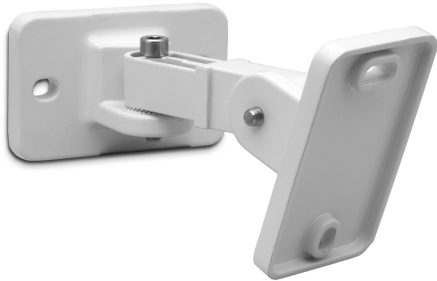

ACCESSORIES

VINCI5BRA-W

Bracket for VINCI4-W & VINCI5-W